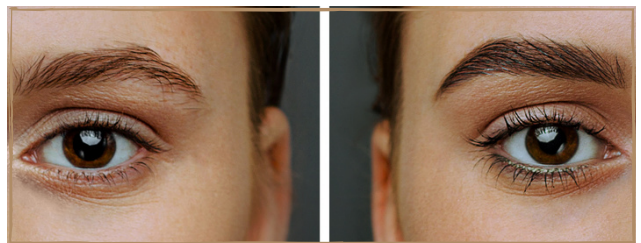

DYES & TINTS

EYEBROW TINT	$20
LASH DYE	$25