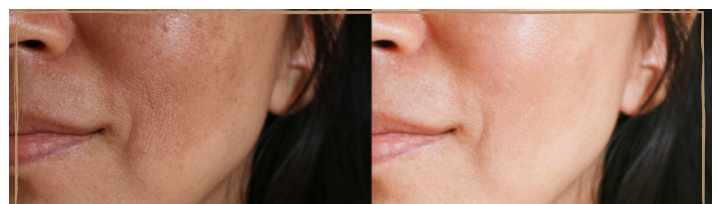

CUSTOM FACIALS

Custom facials can address a variety of needs ranging from premature aging and environmental damage to acne flare-ups to a dull and patchy complexion! This tailored treatment caters to all skin types, using products and techniques precisely fit to your unique needs.

CUSTOM FACIAL | 55-MIN $120+

A facial treatment specific to your unique skin that includes deep cleansing, exfoliation, steam, toning, extractions, high frequency, massage, and mask!

Advanced treatments are chosen and customized by your esthetician to best fit your specific skin type and needs!

ADVANCED SKIN CARE TREATMENTS

ULTRASONIC BLADE

LIP TREATMENTS

24K GOLD COLLAGEN MASK

EYE MASK

CHEMICAL PEELS

GREEN PEEL

HYDROJELLY MASKS

DIAMOND MICRODERMABRASION

CRYSTAL MICRODERMABRASION

ULTRASOUND COLLAGEN

MICROCURRENT

ANTI-AGING SERUM

VITAMIN C SERUM

ACNE TREATMENT | FACE +$25 | BACK +$35

ADVANCED TREATMENTS ARE AN ADDITIONAL COST, PRICES FOR EACH ADVANCED TREATMENT ARE VARIED BY PRODUCT LINE AND POTENCY. COST OF TREATMENTS ARE FIRST DISCUSSED WITH AND APPROVED BY THE GUEST BEFORE BEGINNING ADVANCED TREATMENTS. ADVANCED TREATMENTS CAN NOT TO BE PURCHASED WITHOUT A FULL FACIAL BUT MAY BE ADDED TO EXISTING FACIAL SERVICES LISTED.