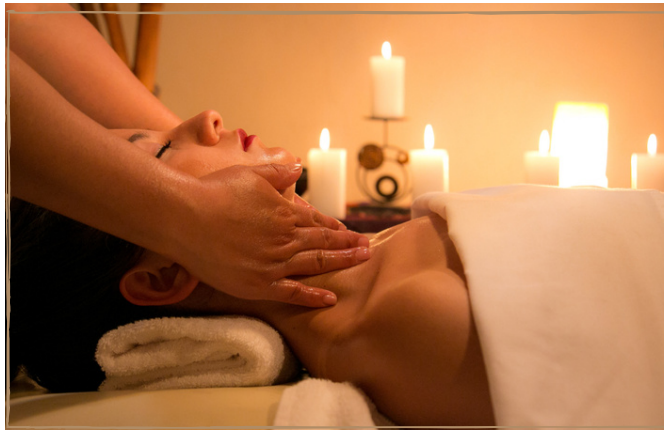

COMBINATION

Perfect blend of Thai & Swedish Massage